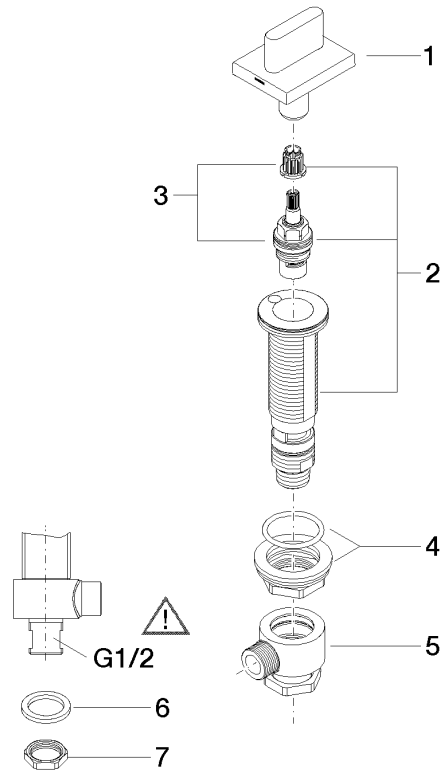

mm [inches]

**Flow rate chart**

**Certificates**

GDV\_0400279. IAPMO\_N-4976. IAPMO\_6397.

ST 010 101 4705

Parts for other finishes can be found here: [Chrome](#)

- hole diameter 32 mm
- rosette 60 x 47 mm
- with cold marking

### Spare parts list

No.	Item Number	Name	Quantity used	Delivery time
1	90 20 70 051 06-19	handle ( cold )	1	20
2	04 17 11 058 53 90	side panel	1	2
3	90 90 03 153 00 90	top	1	2
4	04 23 10 032 78 90	fixing set	1	2
5	04 17 11 023 10 90	distributor	1	2
6	90 23 30 040 00-19	threaded connector	1	-
Spare part can no longer be ordered, please order the replacement item				
7	09 30 11 059 90	disc	1	2
8	09 23 10 012 90	nut	1	2

ST 010 101 4705

- hole diameter 32 mm
- rosette 60 x 47 mm
- with hot marking

	Dark Chrome	20 004 706-19
	Chrome	20 004 706-00
	Brushed Platinum	20 004 706-06
	Brushed Champagne (22kt Gold)	20 004 706-46
	Champagne (22kt Gold)	20 004 706-47
	Brushed Dark Platinum	20 004 706-99

### Spare parts list

No.	Item Number	Name	Quantity used	Delivery time
1	90 20 70 051 07-19	handle ( hot )	1	20
2	04 17 11 058 52 90	side panel	1	2
3	90 90 03 152 00 90	top	1	2
4	04 23 10 032 78 90	fixing set	1	2
5	04 17 11 023 10 90	distributor	1	2
6	90 23 30 040 00-19	threaded connector	1	-
Spare part can no longer be ordered, please order the replacement item				
7	09 30 11 059 90	disc	1	2
8	09 23 10 012 90	nut	1	2