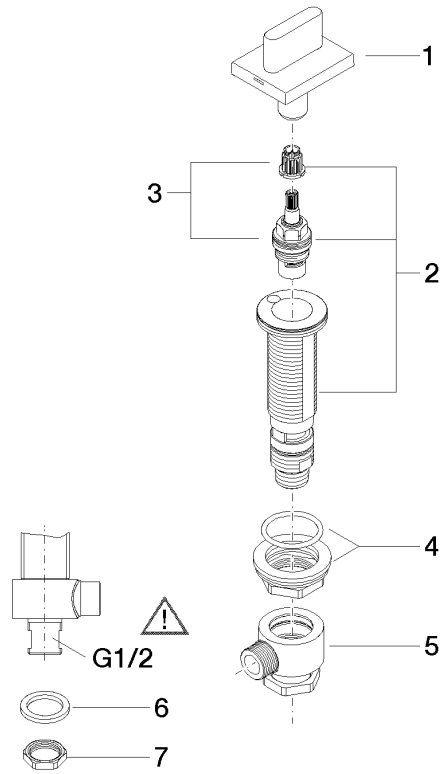

mm [inches]

**Flow rate chart**

**Certificates**

GDV\_0400279. IAPMO\_N-4976. IAPMO\_6397.

ST 010 101 4705

Parts for other finishes can be found here: [Chrome](#)

- hole diameter 32 mm
- rosette 60 x 47 mm
- with cold marking

### Spare parts list

No.	Item Number	Name	Quantity used	Delivery time
1	90 20 70 051 06-19	handle ( cold )	1	20
2	04 17 11 058 53 90	side panel	1	2
3	90 90 03 153 00 90	top	1	2
4	04 23 10 032 78 90	fixing set	1	2
5	04 17 11 023 10 90	distributor	1	2
6	90 23 30 040 00-19	threaded connector	1	-
Spare part can no longer be ordered, please order the replacement item				
7	09 30 11 059 90	disc	1	2
8	09 23 10 012 90	nut	1	2

ST 010 101 4705

- hole diameter 32 mm
- rosette 60 x 47 mm
- with hot marking

	Dark Chrome	20 004 706-19
	Chrome	20 004 706-00
	Brushed Platinum	20 004 706-06
	Brushed Champagne (22kt Gold)	20 004 706-46
	Champagne (22kt Gold)	20 004 706-47
	Brushed Dark Platinum	20 004 706-99

### Spare parts list

No.	Item Number	Name	Quantity used	Delivery time
1	90 20 70 051 07-19	handle ( hot )	1	20
2	04 17 11 058 52 90	side panel	1	2
3	90 90 03 152 00 90	top	1	2
4	04 23 10 032 78 90	fixing set	1	2
5	04 17 11 023 10 90	distributor	1	2
6	90 23 30 040 00-19	threaded connector	1	-
Spare part can no longer be ordered, please order the replacement item				
7	09 30 11 059 90	disc	1	2
8	09 23 10 012 90	nut	1	2