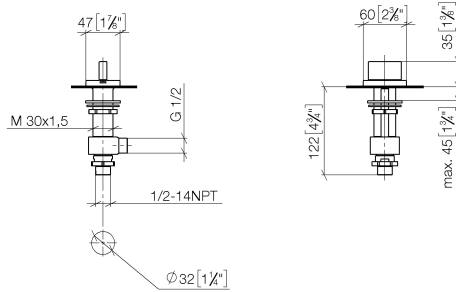

mm [inches]

**Flow rate chart**

**Certificates**

GDV\_0400279. IAPMO\_N-4976. IAPMO\_6397.

ST 010 101 4705

Parts for other finishes can be found here: [Chrome](#)

- hole diameter 32 mm
- rosette 60 x 47 mm
- with cold marking

ST 010 101 4705

- hole diameter 32 mm
- rosette 60 x 47 mm
- with hot marking

	Dark Chrome	20 004 706-19
	Chrome	20 004 706-00
	Brushed Platinum	20 004 706-06
	Brushed Champagne (22kt Gold)	20 004 706-46
	Champagne (22kt Gold)	20 004 706-47
	Brushed Dark Platinum	20 004 706-99

## CL.1 Three-hole basin mixer without pop-up waste - Dark Chrome

---

CL.1

ST 010 101 4705

ST 010 101 4705

mm [inches]

**Flow rate chart**

**Certificates**