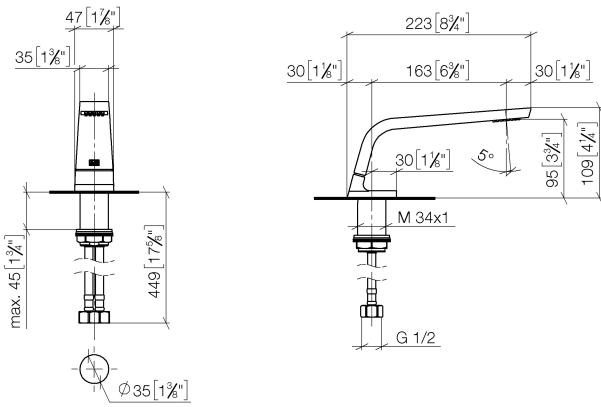

ST 010 101 4705

- 160mm projection
- fixed spout
- rectangular spray pattern with 40 individual jets
- height of mixer 108 mm
- height up to aerator 94 mm
- hole diameter valve 32 mm
- hole diameter spout 35 mm
- rosette 60 x 47 mm
- 2x screw-in M 10 x 1 pressure hose, leak-tested
- max. flow 4 l/min
- lead-free
- This product can help a building meet the requirements of Green Building Rating Systems, e.g. LEED®, BREEAM®, DGNB

## CL.1 Three-hole basin mixer without pop-up waste - Dark Chrome

---

CL.1

ST 010 101 4705

ST 010 101 4705

- 160mm projection
- fixed spout
- rectangular spray pattern with 40 individual jets
- height of mixer 108 mm
- height up to aerator 94 mm
- hole diameter 35 mm
- 2x screw-in M 10 x 1 pressure hose, leak-tested
- 1/2" connection
- max. flow 4 l/min
- lead-free
- This product can help a building meet the requirements of Green Building Rating Systems, e.g. LEED®, BREEAM®, DGNB

mm [inches]

**Flow rate chart**

**Certificates**

GDV\_0400279. IAPMO\_N-4976. IAPMO\_6397.

ST 010 101 4705

Parts for other finishes can be found here: [Chrome](#)

- hole diameter 32 mm
- rosette 60 x 47 mm
- with cold marking

ST 010 101 4705

- hole diameter 32 mm
- rosette 60 x 47 mm
- with hot marking

	Dark Chrome	20 004 706-19
	Chrome	20 004 706-00
	Brushed Platinum	20 004 706-06
	Brushed Champagne (22kt Gold)	20 004 706-46
	Champagne (22kt Gold)	20 004 706-47
	Brushed Dark Platinum	20 004 706-99