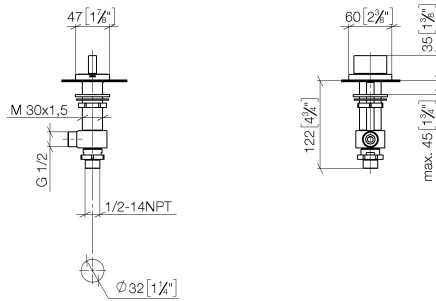

ST 010 101 4705

- 160mm projection
- fixed spout
- rectangular spray pattern with 40 individual jets
- height of mixer 108 mm
- height up to aerator 94 mm
- hole diameter valve 32 mm
- hole diameter spout 35 mm
- rosette 60 x 47 mm
- 2x screw-in M 10 x 1 pressure hose, leak-tested
- max. flow 4 l/min
- lead-free
- This product can help a building meet the requirements of Green Building Rating Systems, e.g. LEED®, BREEAM®, DGNB

mm [inches]

**Flow rate chart**

**Certificates**

GDV\_0400279. IAPMO\_N-4976. IAPMO\_6397.

ST 010 101 4705

Parts for other finishes can be found here: [Chrome](#)

- hole diameter 32 mm
- rosette 60 x 47 mm
- with cold marking

## CL.1 Three-hole basin mixer without pop-up waste - Dark Chrome

---

CL.1

ST 010 101 4705

ST 010 101 4705

mm [inches]

**Flow rate chart**

**Certificates**