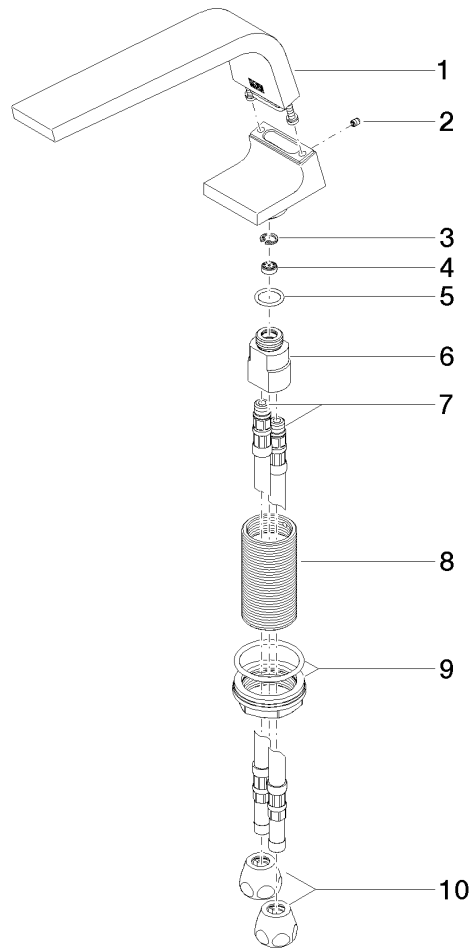

ST 010 101 4705

- 160mm projection
- fixed spout
- rectangular spray pattern with 40 individual jets
- height of mixer 108 mm
- height up to aerator 94 mm
- hole diameter valve 32 mm
- hole diameter spout 35 mm
- rosette 60 x 47 mm
- 2x screw-in M 10 x 1 pressure hose, leak-tested
- max. flow 4 l/min
- lead-free
- This product can help a building meet the requirements of Green Building Rating Systems, e.g. LEED®, BREEAM®, DGNB

mm [inches]

**Flow rate chart**

**Certificates**

GDV\_0400279. IAPMO\_N-4976. IAPMO\_6397.

ST 010 101 4705

Parts for other finishes can be found here: [Chrome](#)

- hole diameter 32 mm
- rosette 60 x 47 mm
- with cold marking

ST 010 101 4705

- hole diameter 32 mm
- rosette 60 x 47 mm
- with hot marking

	Dark Chrome	20 004 706-19
	Chrome	20 004 706-00
	Brushed Platinum	20 004 706-06
	Brushed Champagne (22kt Gold)	20 004 706-46
	Champagne (22kt Gold)	20 004 706-47
	Brushed Dark Platinum	20 004 706-99

### Spare parts list

No.	Item Number	Name	Quantity used	Delivery time
1	90 20 70 051 07-19	handle ( hot )	1	20
2	04 17 11 058 52 90	side panel	1	2
3	90 90 03 152 00 90	top	1	2
4	04 23 10 032 78 90	fixing set	1	2
5	04 17 11 023 10 90	distributor	1	2
6	90 23 30 040 00-19	threaded connector	1	-
Spare part can no longer be ordered, please order the replacement item				
7	09 30 11 059 90	disc	1	2
8	09 23 10 012 90	nut	1	2